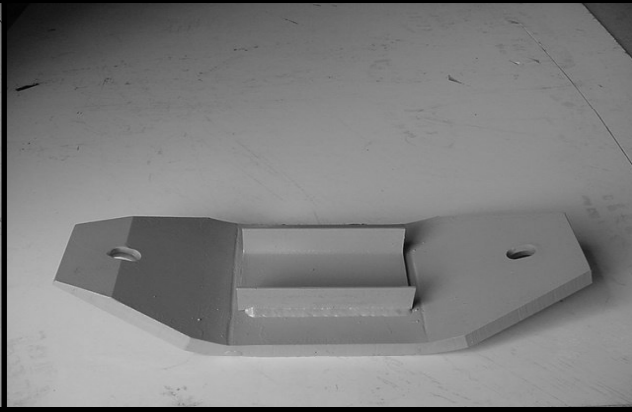

OCS Carbide Plow Shoes

OCS-100

- Carbide Frame Shoe - Flat
- Uses OST-100, OST-100N, or OST-120 Shoe Bracket
- Weight: 24 lbs.

OCS-910

- Carbide Frame Shoe - Boat
- Uses OST-110 Shoe Bracket
- Weight: 47 lbs.